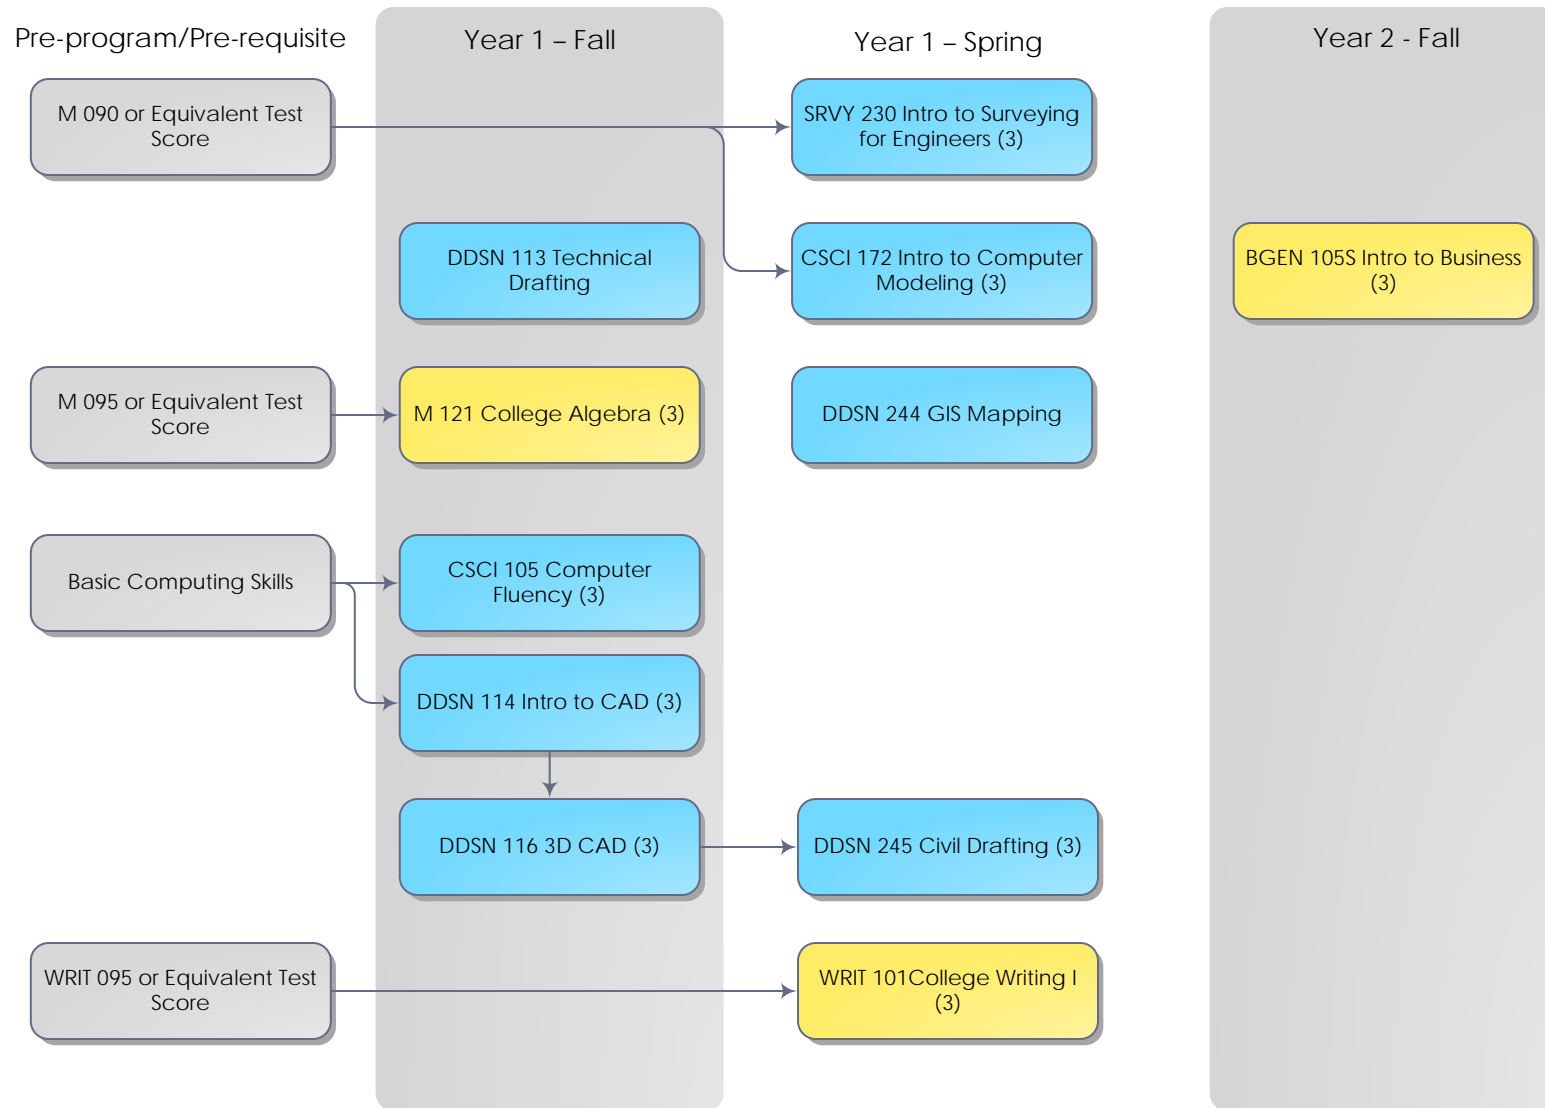

Computer Aided Design Certificate of Applied Science

Pre-requisite Flowchart & Suggested Schedule

General Education Requirements

Core Requirements

Information Systems Track Requirements