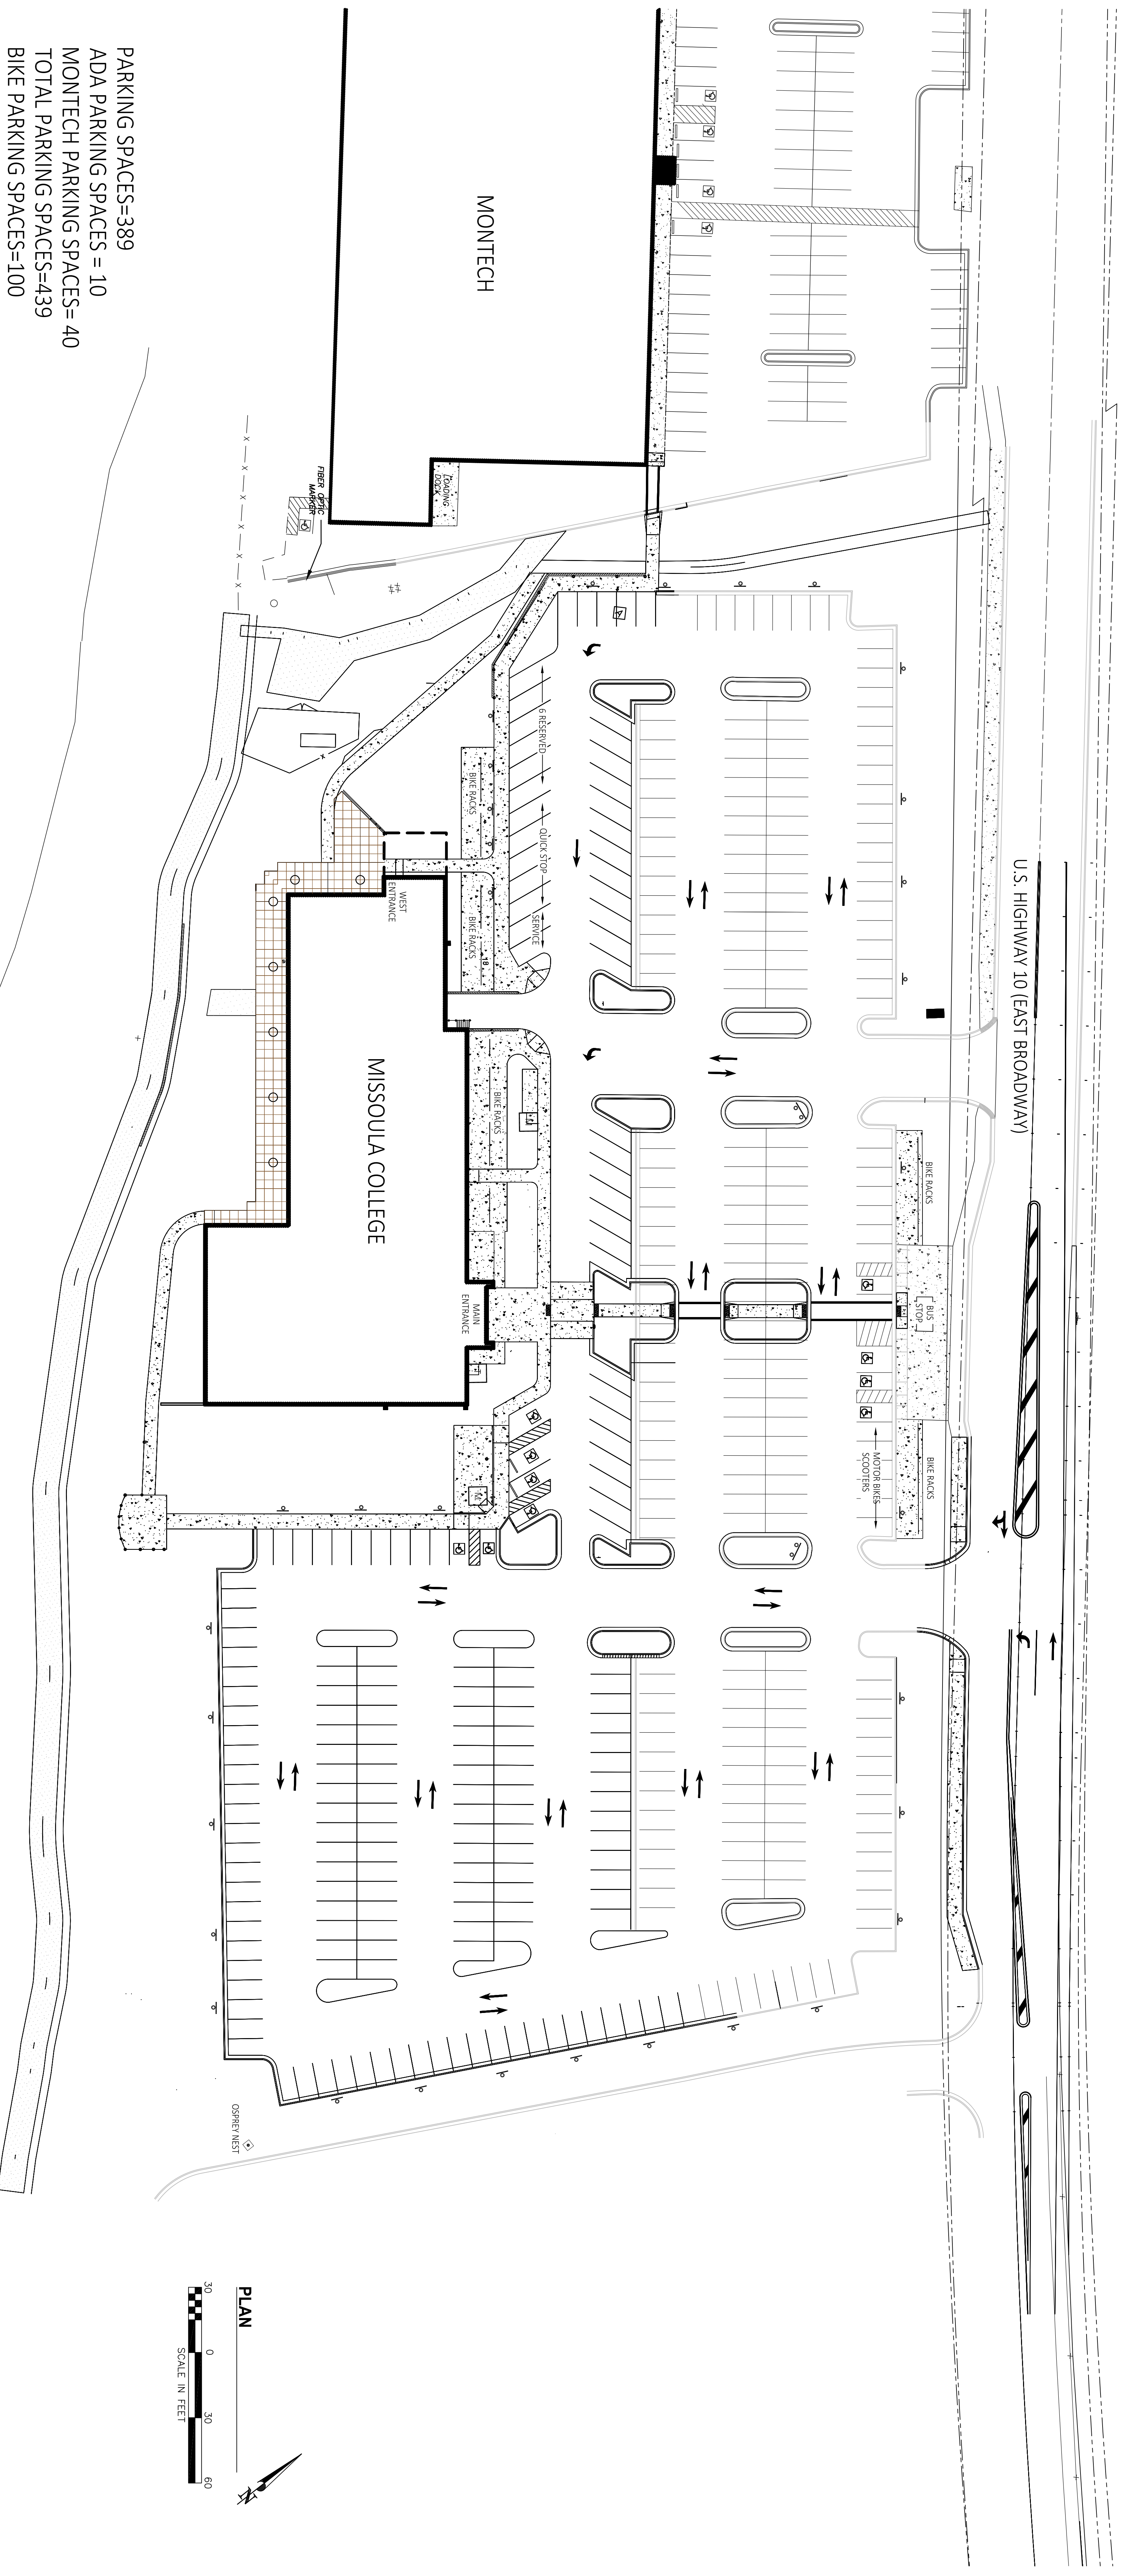

MISSOULA COLLEGE: SITE PLAN - PARKING

PARKING SPACES=389
 ADA PARKING SPACES = 10
 MONTECH PARKING SPACES= 40
 TOTAL PARKING SPACES=439
 BIKE PARKING SPACES=100